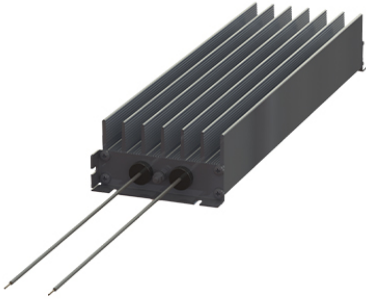

RESISTOR REOHM BW 156**BRAKING RESISTOR FOR DRIVES WITH FREQUENCY CONVERTERS OF LOW TO MEDIUM POWER.****Price:****Stock:** N/A