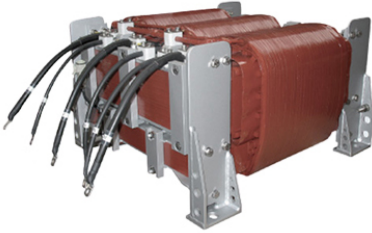

## LEAKAGE TRANSFORMER NTT 500

**IN RAILWAY APPLICATIONS, WHERE IT'S ABOUT THE GREATEST POSSIBLE  
COMFORT AND SAFETY OF PASSENGERS...**

**Price:**

**Stock:** N/A