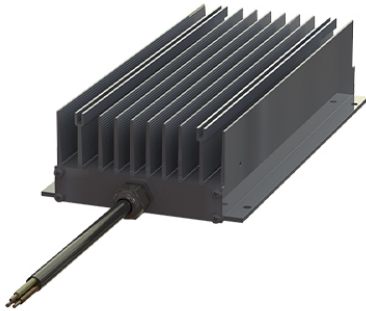

## RESISTOR REOHM BW 155

**BRAKING RESISTOR FOR DRIVES WITH FREQUENCY CONVERTERS OF MEDIUM TO HIGH POWER. MOUNTING INSIDE AND OUTSIDE THE CONTROL CABINET IS POSSIBLE...**

**Price:**  
**Stock:** N/A