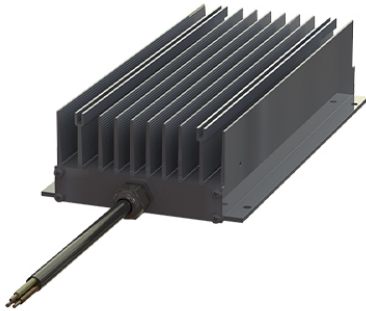

RESISTOR REOHM BW 155

BRAKING RESISTOR FOR DRIVES WITH FREQUENCY CONVERTERS OF MEDIUM TO HIGH POWER. MOUNTING INSIDE AND OUTSIDE THE CONTROL CABINET IS POSSIBLE...

Price:
Stock: N/A