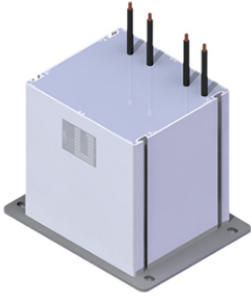

BUCK CONVERTER CHOKE NTT UI114-50**S A PASSIVE INDUCTIVE COMPONENT IN POWER SUPPLIES AND IN POWER ELECTRONICS, THE BUCK-CONVERTER CHOKE IS...****Price:****Stock:** N/A