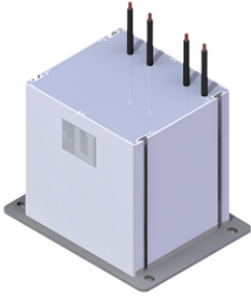

**BUCK CONVERTER CHOKE NTT UI114-50****S A PASSIVE INDUCTIVE COMPONENT IN POWER SUPPLIES AND IN POWER ELECTRONICS, THE BUCK-CONVERTER CHOKE IS...****Price:****Stock:** N/A